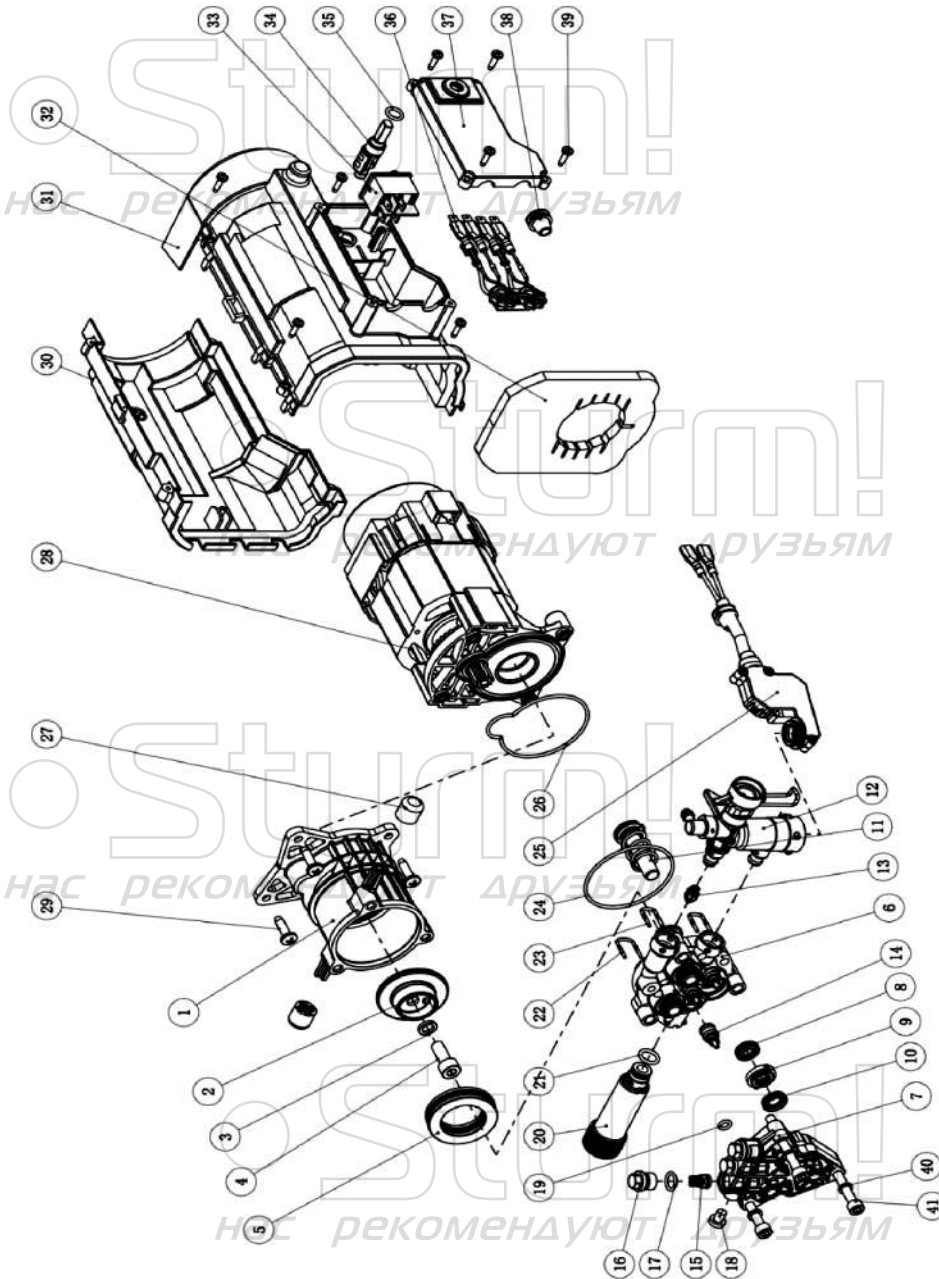

## PW92123

NO.	DESCRIPTION
1	GUN
2	CLEANING PIN
3	ACCESSORIES HOLD
4	ADJUSTABLE NOZZLE
5	PRESSURE HOSE
6	WATER INLET CONNECTOR&FILTER
7	WHEEL COVER
8	WHEEL
9	BACK HOUSING
10	DETERGENT TUBE
11	DETERGENT TANK CAP
12	DETERGENT TANK
13	CABLE JACKET
14	CABLE PRESS PLATE
15	SCREW
16	MOTOR&PUMP ASSY
17	POWER CABLE & PLUG
18	SWITCH KNOB
19	OUTLET DECORATIVE PLATE
20	FRONT HOUSING
21	BUTTON
22	FRONT DECORATIVE PLATE(LEFT)
23	FRONT DECORATIVE PLATE(RIGHT)
24	GUN HOLDER
25	HANDLE SLEEVE
26	HANDLE
27	SCREW
28	POWER CABLE HOOK
29	WARINING LABEL
30	RATING LABEL
31	HOSE REEL AXIS
32	HOSE REEL
33	HOSE REEL BRACKET
34	ROCKING HANDLE SLEEVE
35	ROCKING HANDLE

PW92123-EX-20211029

## PUMP FOR PW92123

NO.	DESCRIPTION
1	Oil cylinder assy
2	Swash plate
3	Gasket 8
4	Bolt M8X20
5	Bearing 51106
6	Pump body
7	Pump cover
8	Plunger oil seal 10x16x4
9	Oil seal bracket
10	Oil seal 10x16x4
11	Plunger assy
12	Outlet hose assy
13	Back pressure valve assy
14	Inlet checking valve assy
15	Outlet checking valve assy
16	Checking valve cap
17	O ring 9.5x1.8
18	Bolt M6X8
19	O ring 5.5x2.2
20	Inlet hose
21	O ring 10x2.2
22	O ring 10x2.2
23	U pin
24	O ring 58x2
25	On-off switch assy
26	Seal ring
27	Damping ring
28	Motor
29	Bolt ST5.5x20
30	Fan cover down
31	Fan cover up
32	Fan cover filter
33	Main switch
34	Switch driving lever
35	O ring 8x2
36	Capacitor assy
37	Switch cover
38	Outlet wire cover
39	Bolt ST3.5 X13F
40	Gasket 6
41	Bolt M6X55